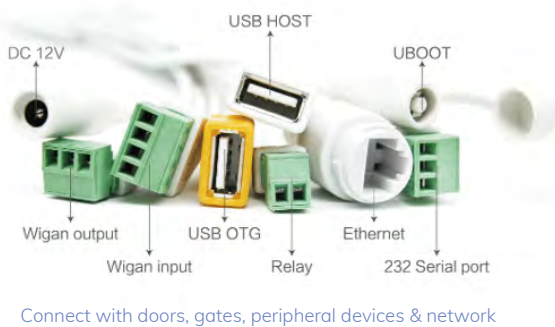

SPECIFICATIONS

Screen	
Size	8.0" IPS LCD screen
Resolution	800x1280
Design	Industrial-grade, waterproof, dustproof & vandal-proof
Processor	
CPU	Qualcomm Snapdragon Octa-Core Processor
CPU (Optional)	Rockchip RK3288 Quad-Core
System	Android 7.1.2
Storage	EMMC 8 GB
Camera	
Resolution	2 million pixels
Type	Binocular vision wide dynamic camera
Aperture	F2.4
Focusing Distance	19.6" - 60"
White Balance	Auto
Photo Flood Light	LED and IR dual photo flood light
Infrared Thermal Imaging Module	
Temperature Detection	Available
Temperature Detection Distance	3.2' (optimal distance 1.6')
Temperature Measurement Accuracy	±0.9 °F
Temperature Measurement Range	50 °F - 107.6 °F
Thermal Field of View	89.6 x 89.6 °
Elevated Temperature Alarm	Supported (temperature alarm value can be set)
Interfaces	
Network Module	Ethernet (RJ-45) and Wireless (Wi-Fi)
Audio	2.5W / 4R speakers
USB	1 USB OTG, 1USB HOST standard A port

Serial Communication	1 RS232 serial port
Relay Output	1 door open signal output
Wiegand	1 Wiegand 26/34 output and input
Upgrade Button	Supports USB boot upgrade button
Access Control	
Facial Recognition based Access Control	1:1 & N:1 face recognition
Face Mask Detection based Access Control	Available
Elevated Temperature based Access Control	Available
ID Card based Access Control	Optional IC card, S50, NTAG, CPU, DESfire
Barcode Reader based Access Control	Optional Barcode, 2D Barcode & QR Code Reader
Call Receptionist / Security to Grant Access	Available
Call IT / Screen Skills Guru for Support	Available
Face Library	Up to 30,000
Remote Management	
Attendance Tracking & Reporting	Available
User Interface Customization	Available
Remote Device Management	Available
Remote Database Management	Available
Remote Firmware Upgrade	Available
System	
Power	DC 12V
Operating Temperature	0 °F - 140 °F
Power Consumption	13.5W Max
Installation Method	Wall Mount, Table Stand & Floor Stand
Product Size	11.66" x 5.23" x 0.98"
What's in the Box	Rottweiler GoSafe, Power Adapter, User Manual